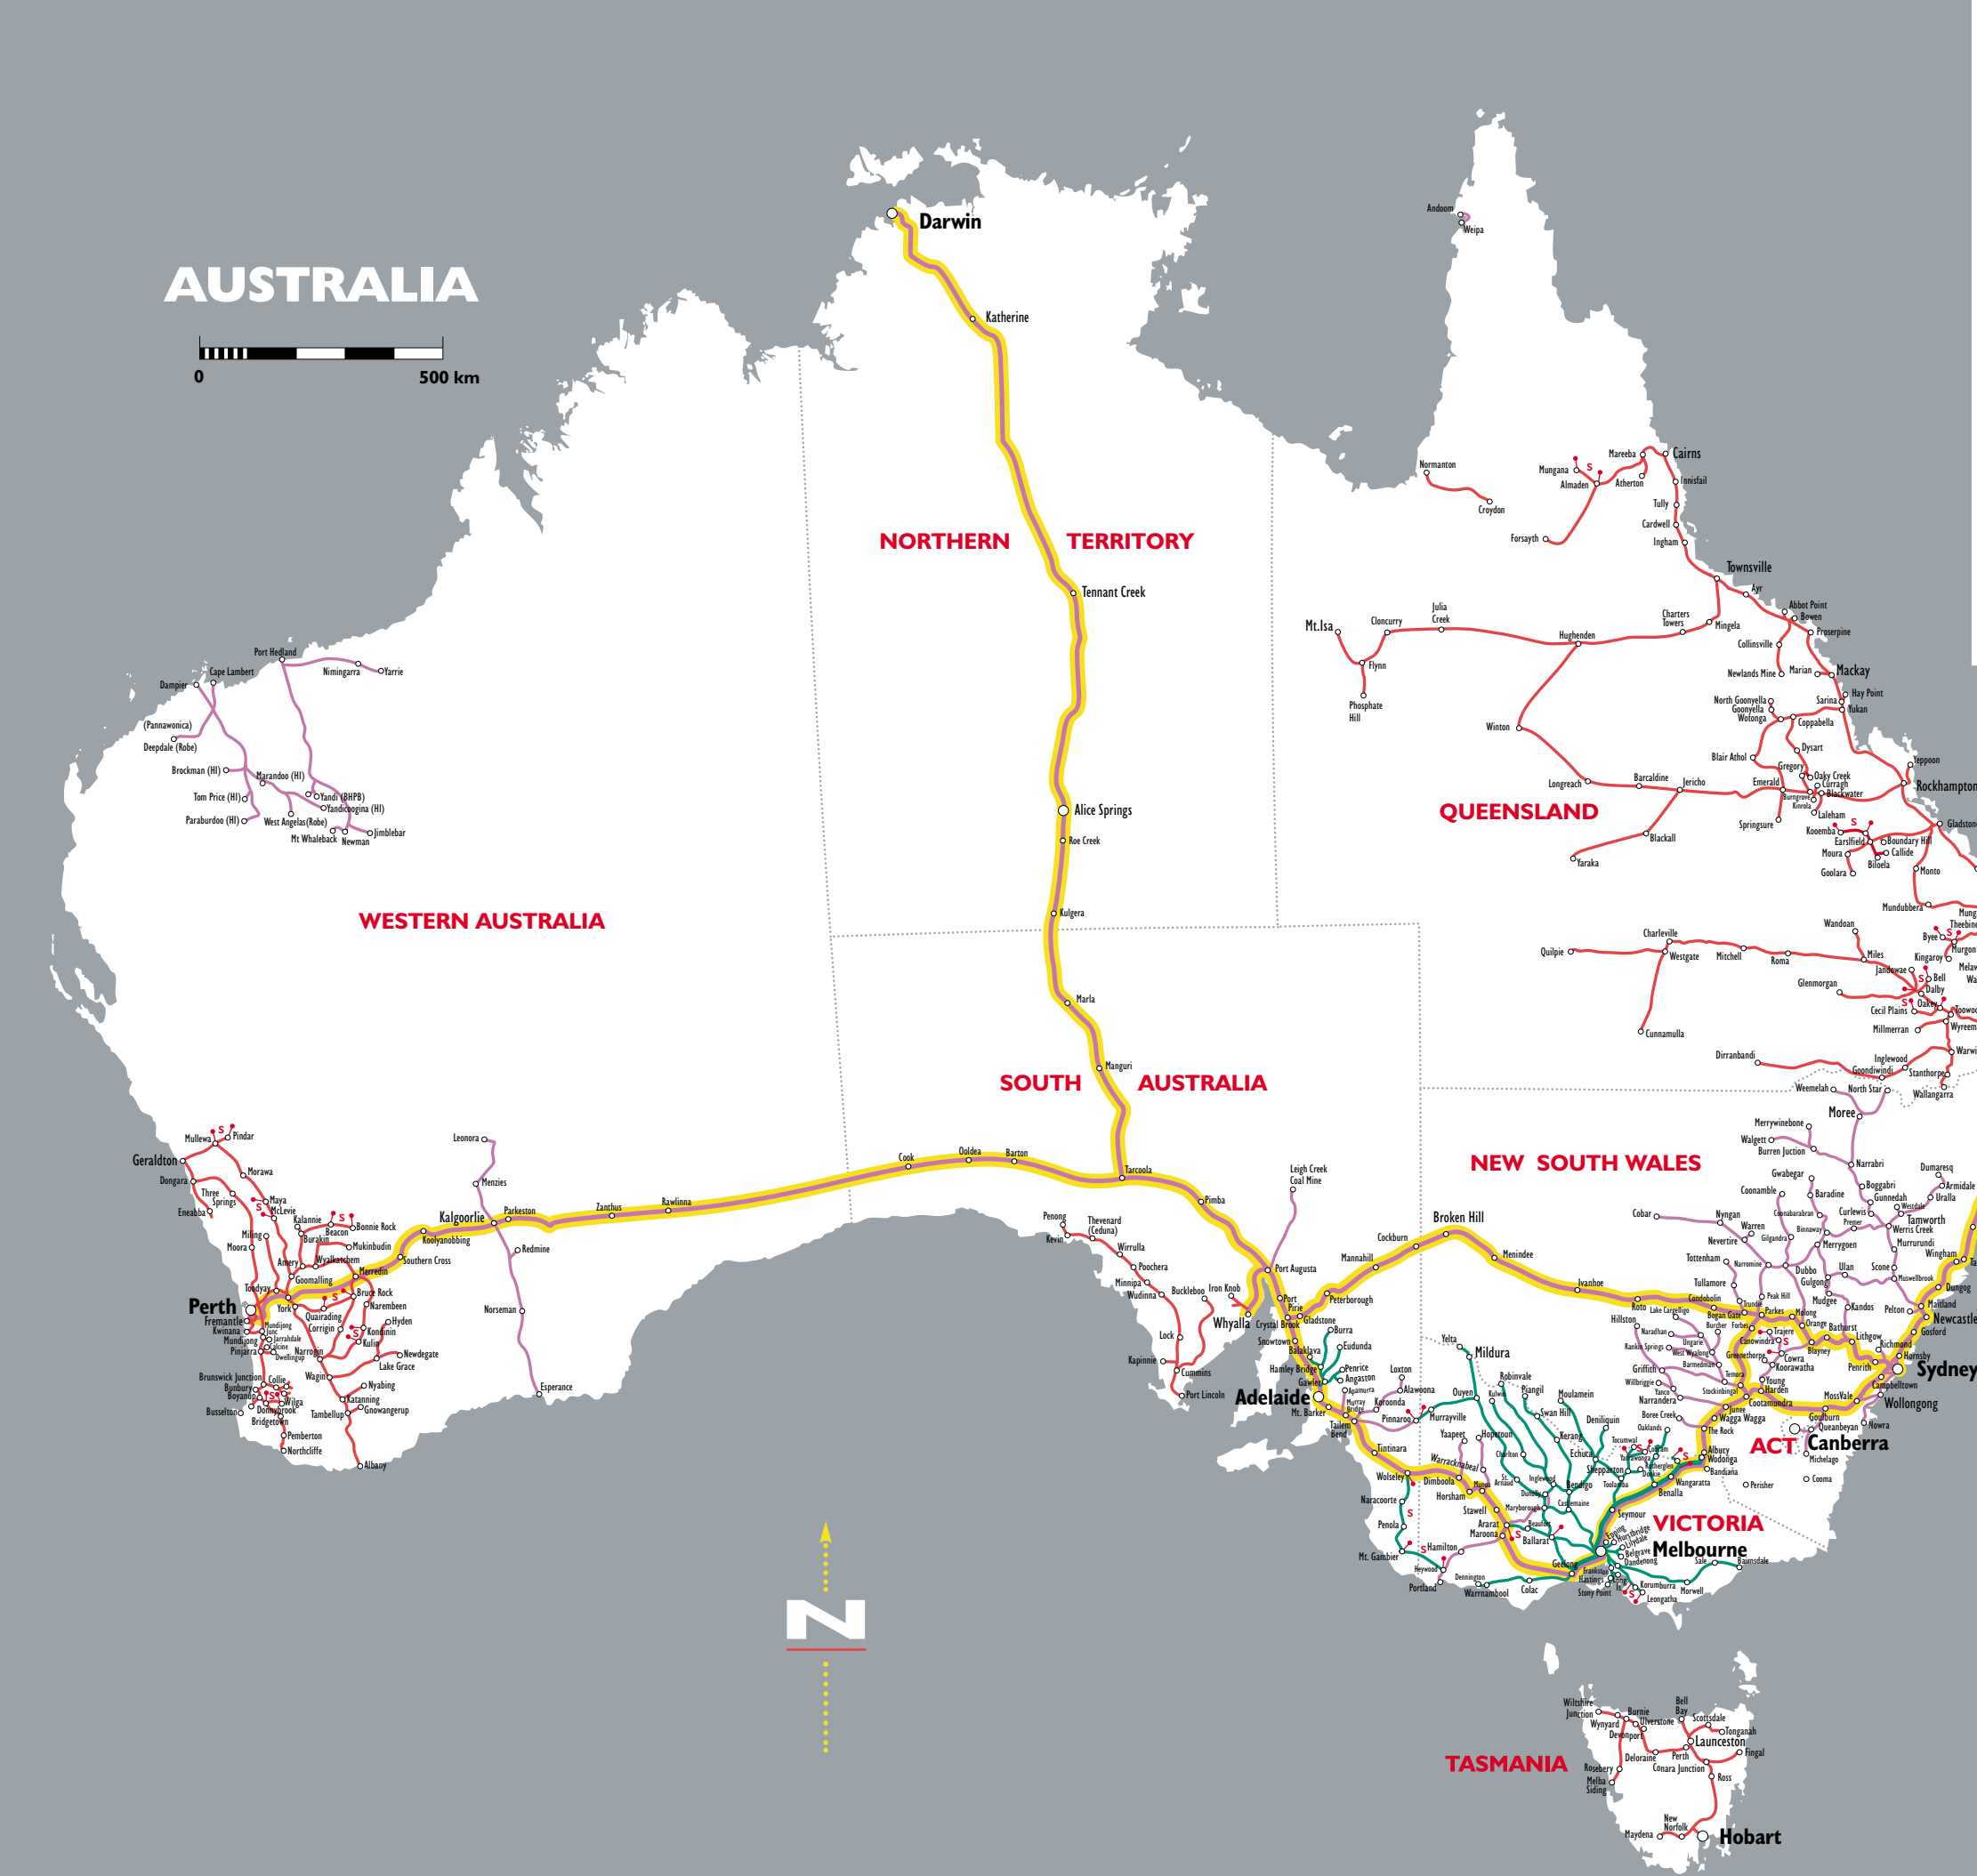

AUSTRALASIAN RAILWAY ASSOCIATION INC

LEGEND

- NARROW GAUGE 
- STANDARD GAUGE 
- BROAD GAUGE 
- SERVICE SUSPENDED 
- INTERSTATE STANDARD GAUGE NETWORK 

AUSTRALIA

NEW ZEALAND